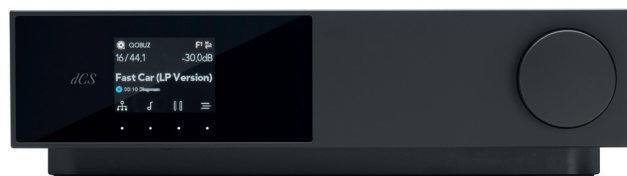

Lina DAC X Digital Converter

The reassuringly heavy Lina DAC X extends on the basic Lina personal audio project, increasing its width from 22cm to 44cm for conventional domestic audio systems. Combining DAC and Streamer, this represents for many their first dCS experience. It can directly drive a power amplifier, with both XLR and single-ended outputs.

We said: “It’s attractive, very easy to operate and is certain to become a timeless classic.”

Reviewed in Issue **247**